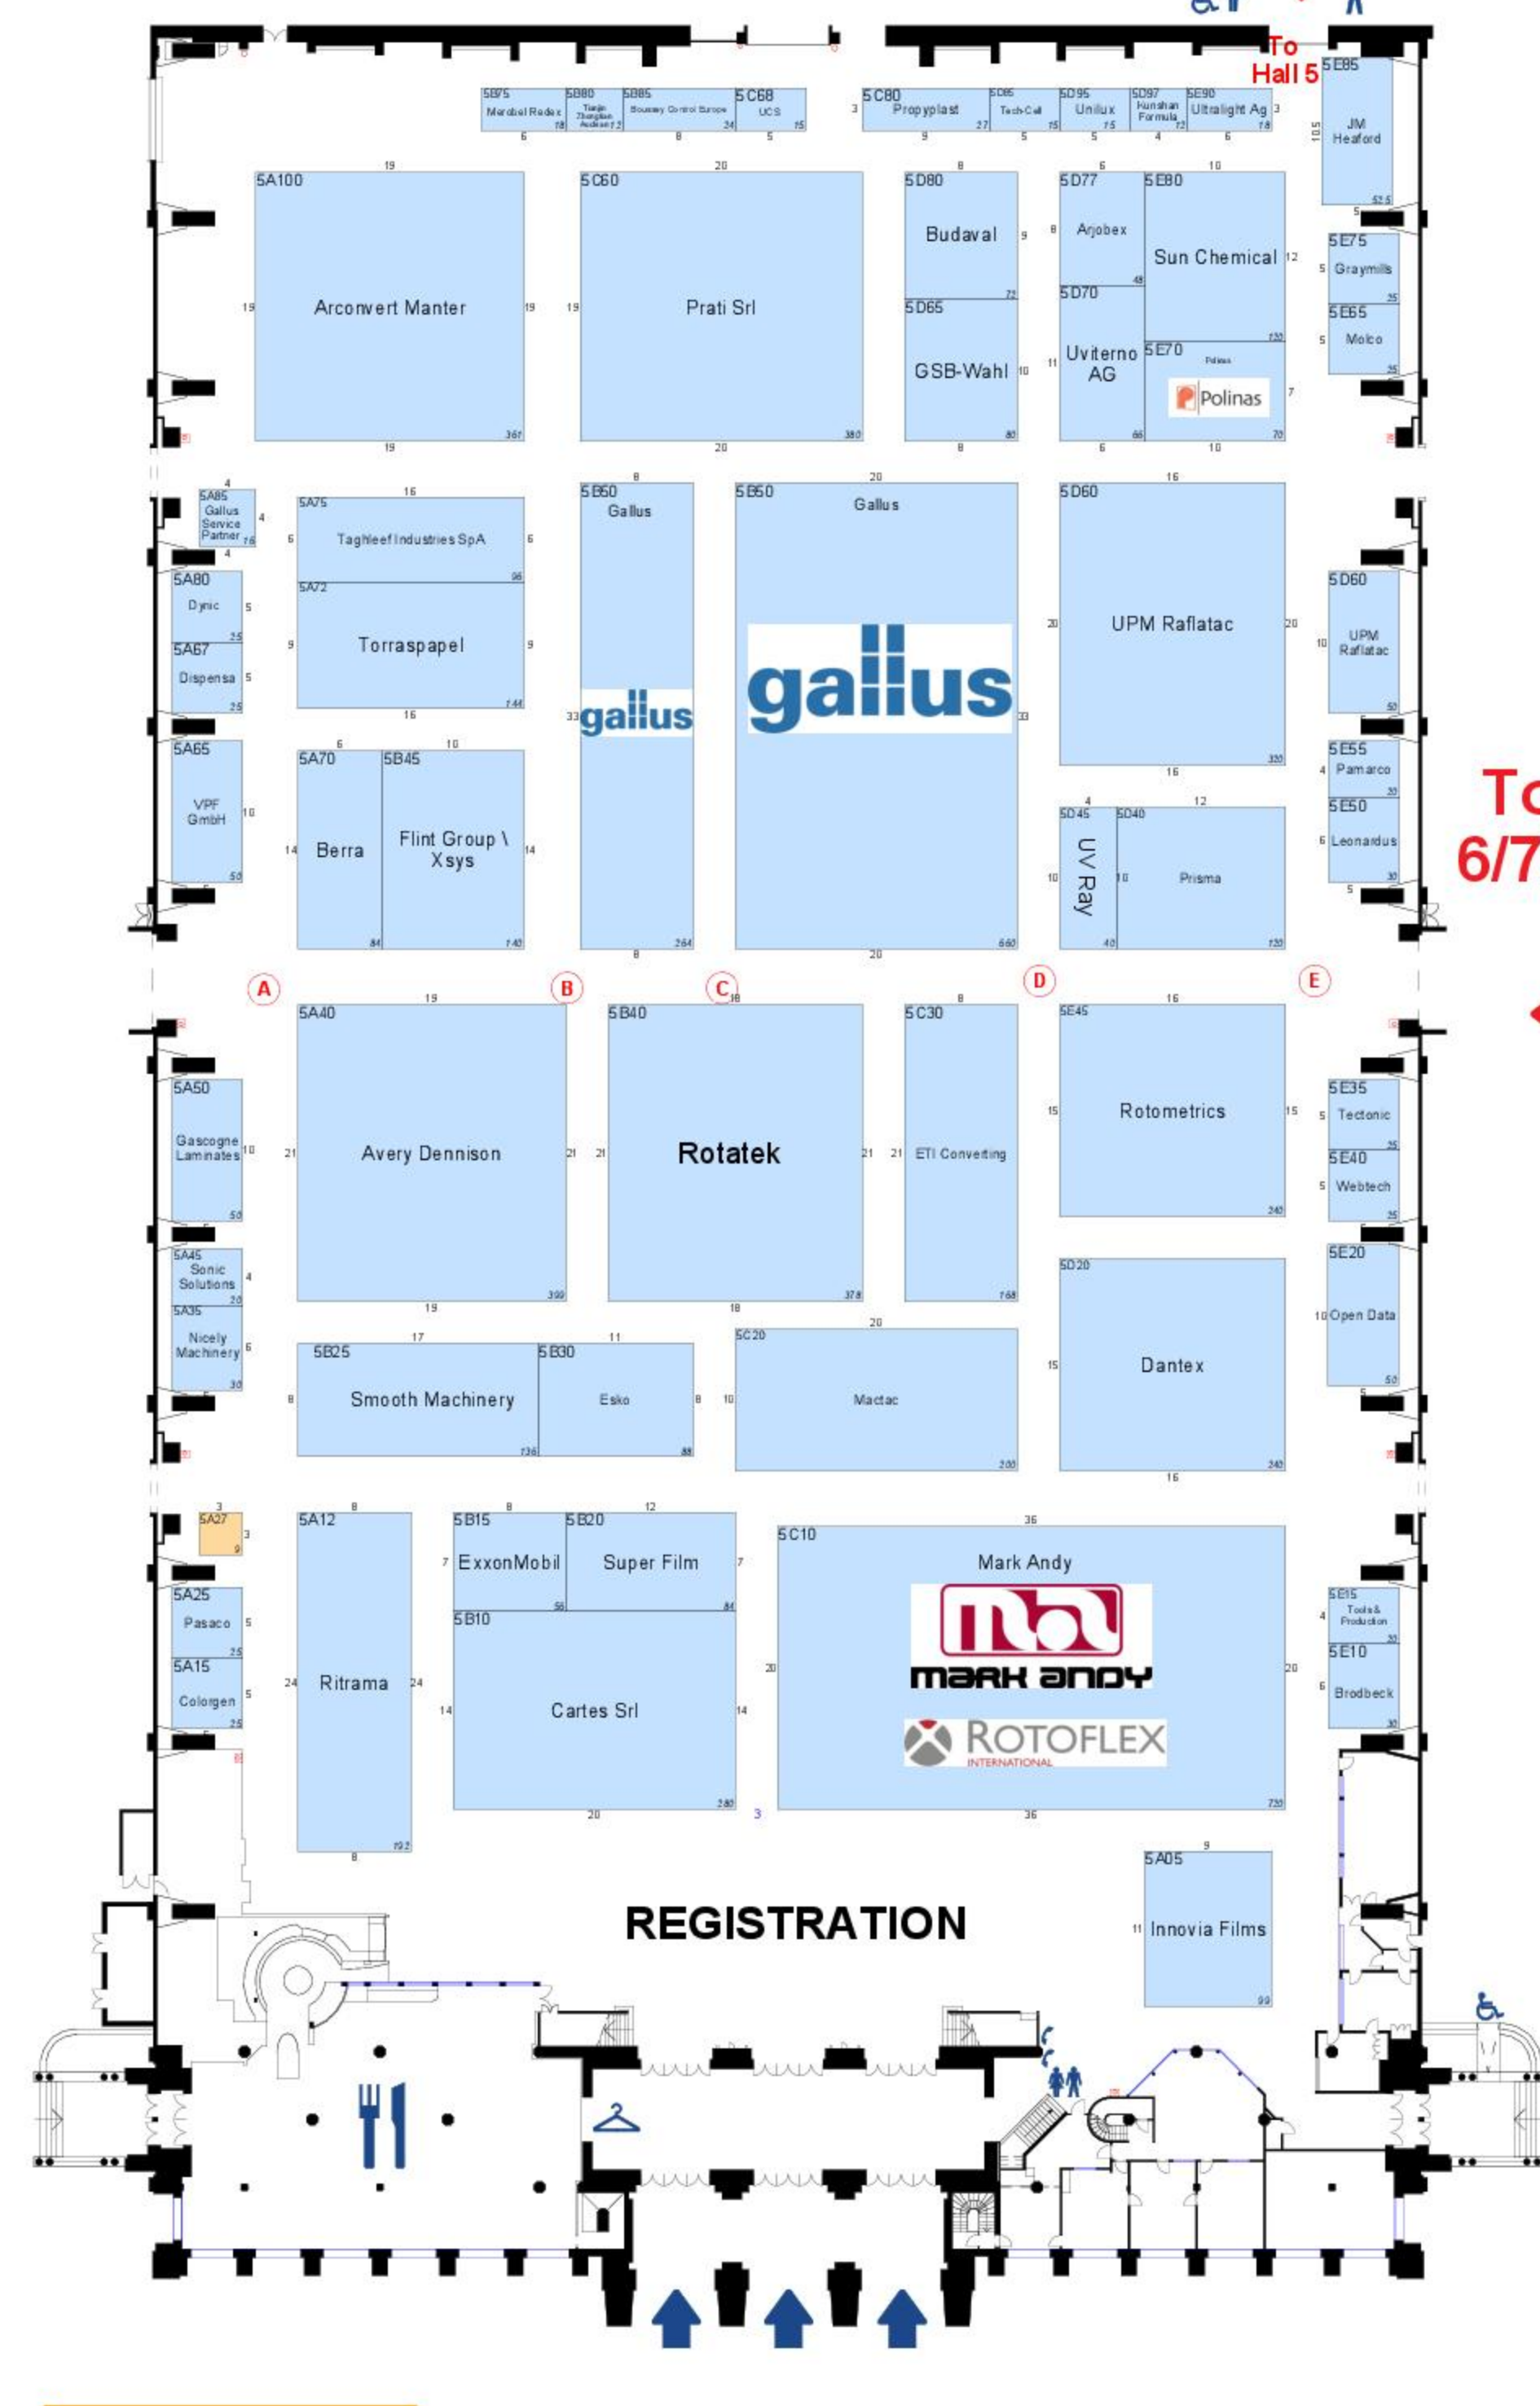

Hall 9

28 September - 1 October, Brussels
LABELXPO
 Europe 2011
www.labelexpo-europe.com

Hall 5 Entrance & Registration

To Halls 6/7/11/12/9

Hall 6

To Halls 7/11/12

Hall 7

To Halls 11 & 12

Hall 11

To Hall 12

Hall 12 Entrance & Registration