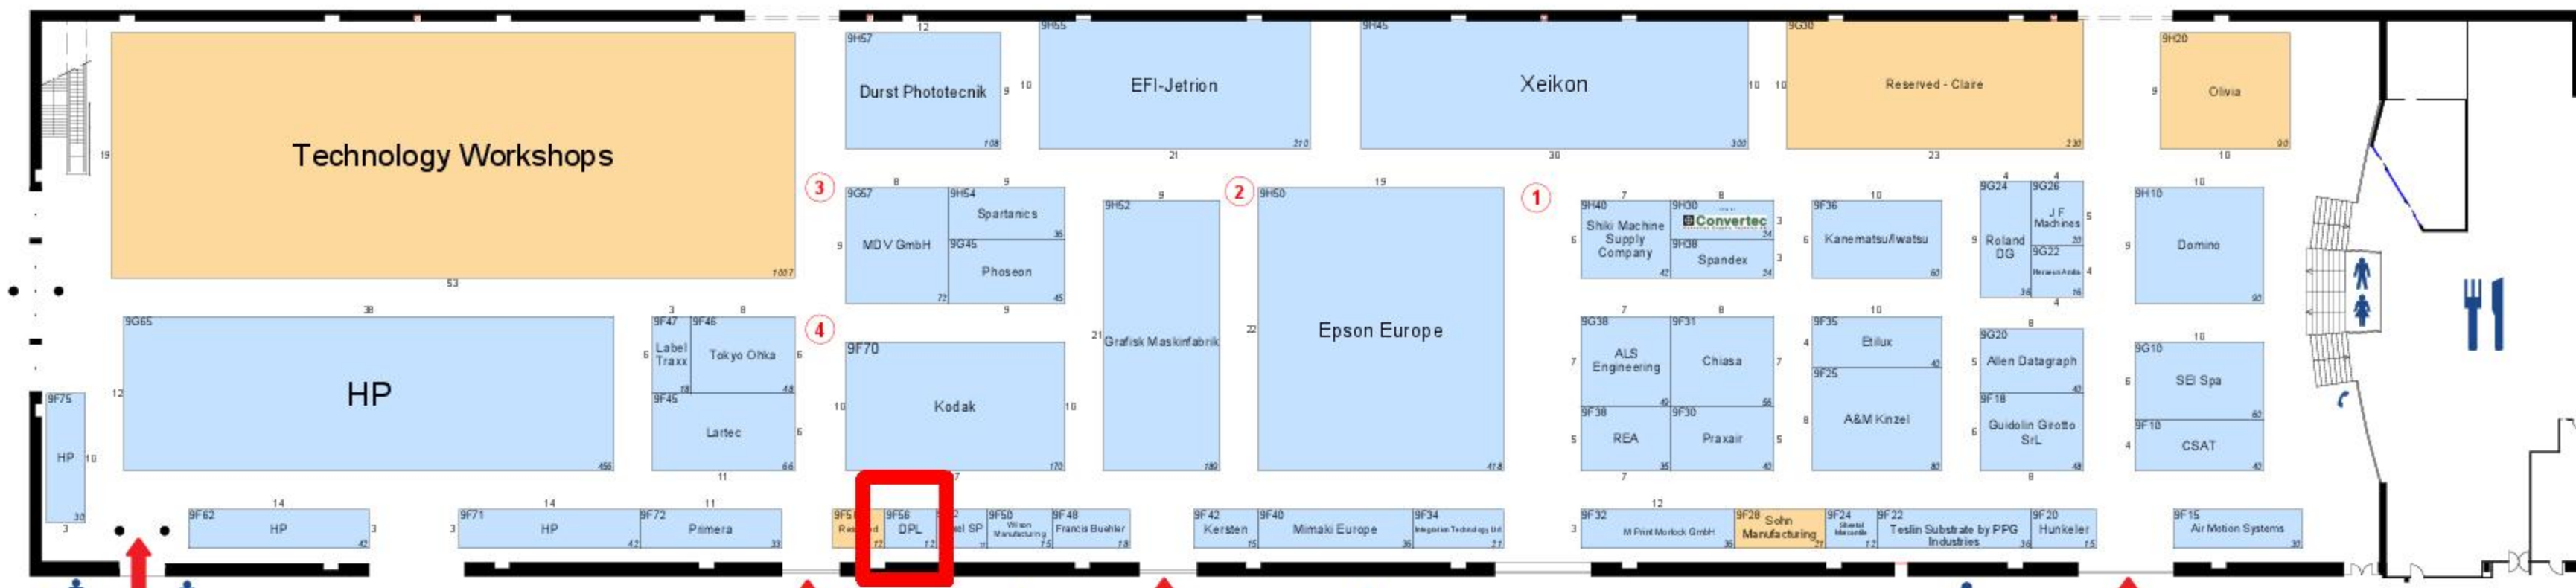

Hall 9

28 September - 1 October, Brussels
LABELXPO
 Europe 2011
www.labelexpo-europe.com

Hall 5 Entrance & Registration

To Halls 6/7/11/12/9

Hall 6

To Halls 7/11/12

Hall 7

To Halls 11 & 12

Hall 11

To Hall 12

Hall 12 Entrance & Registration