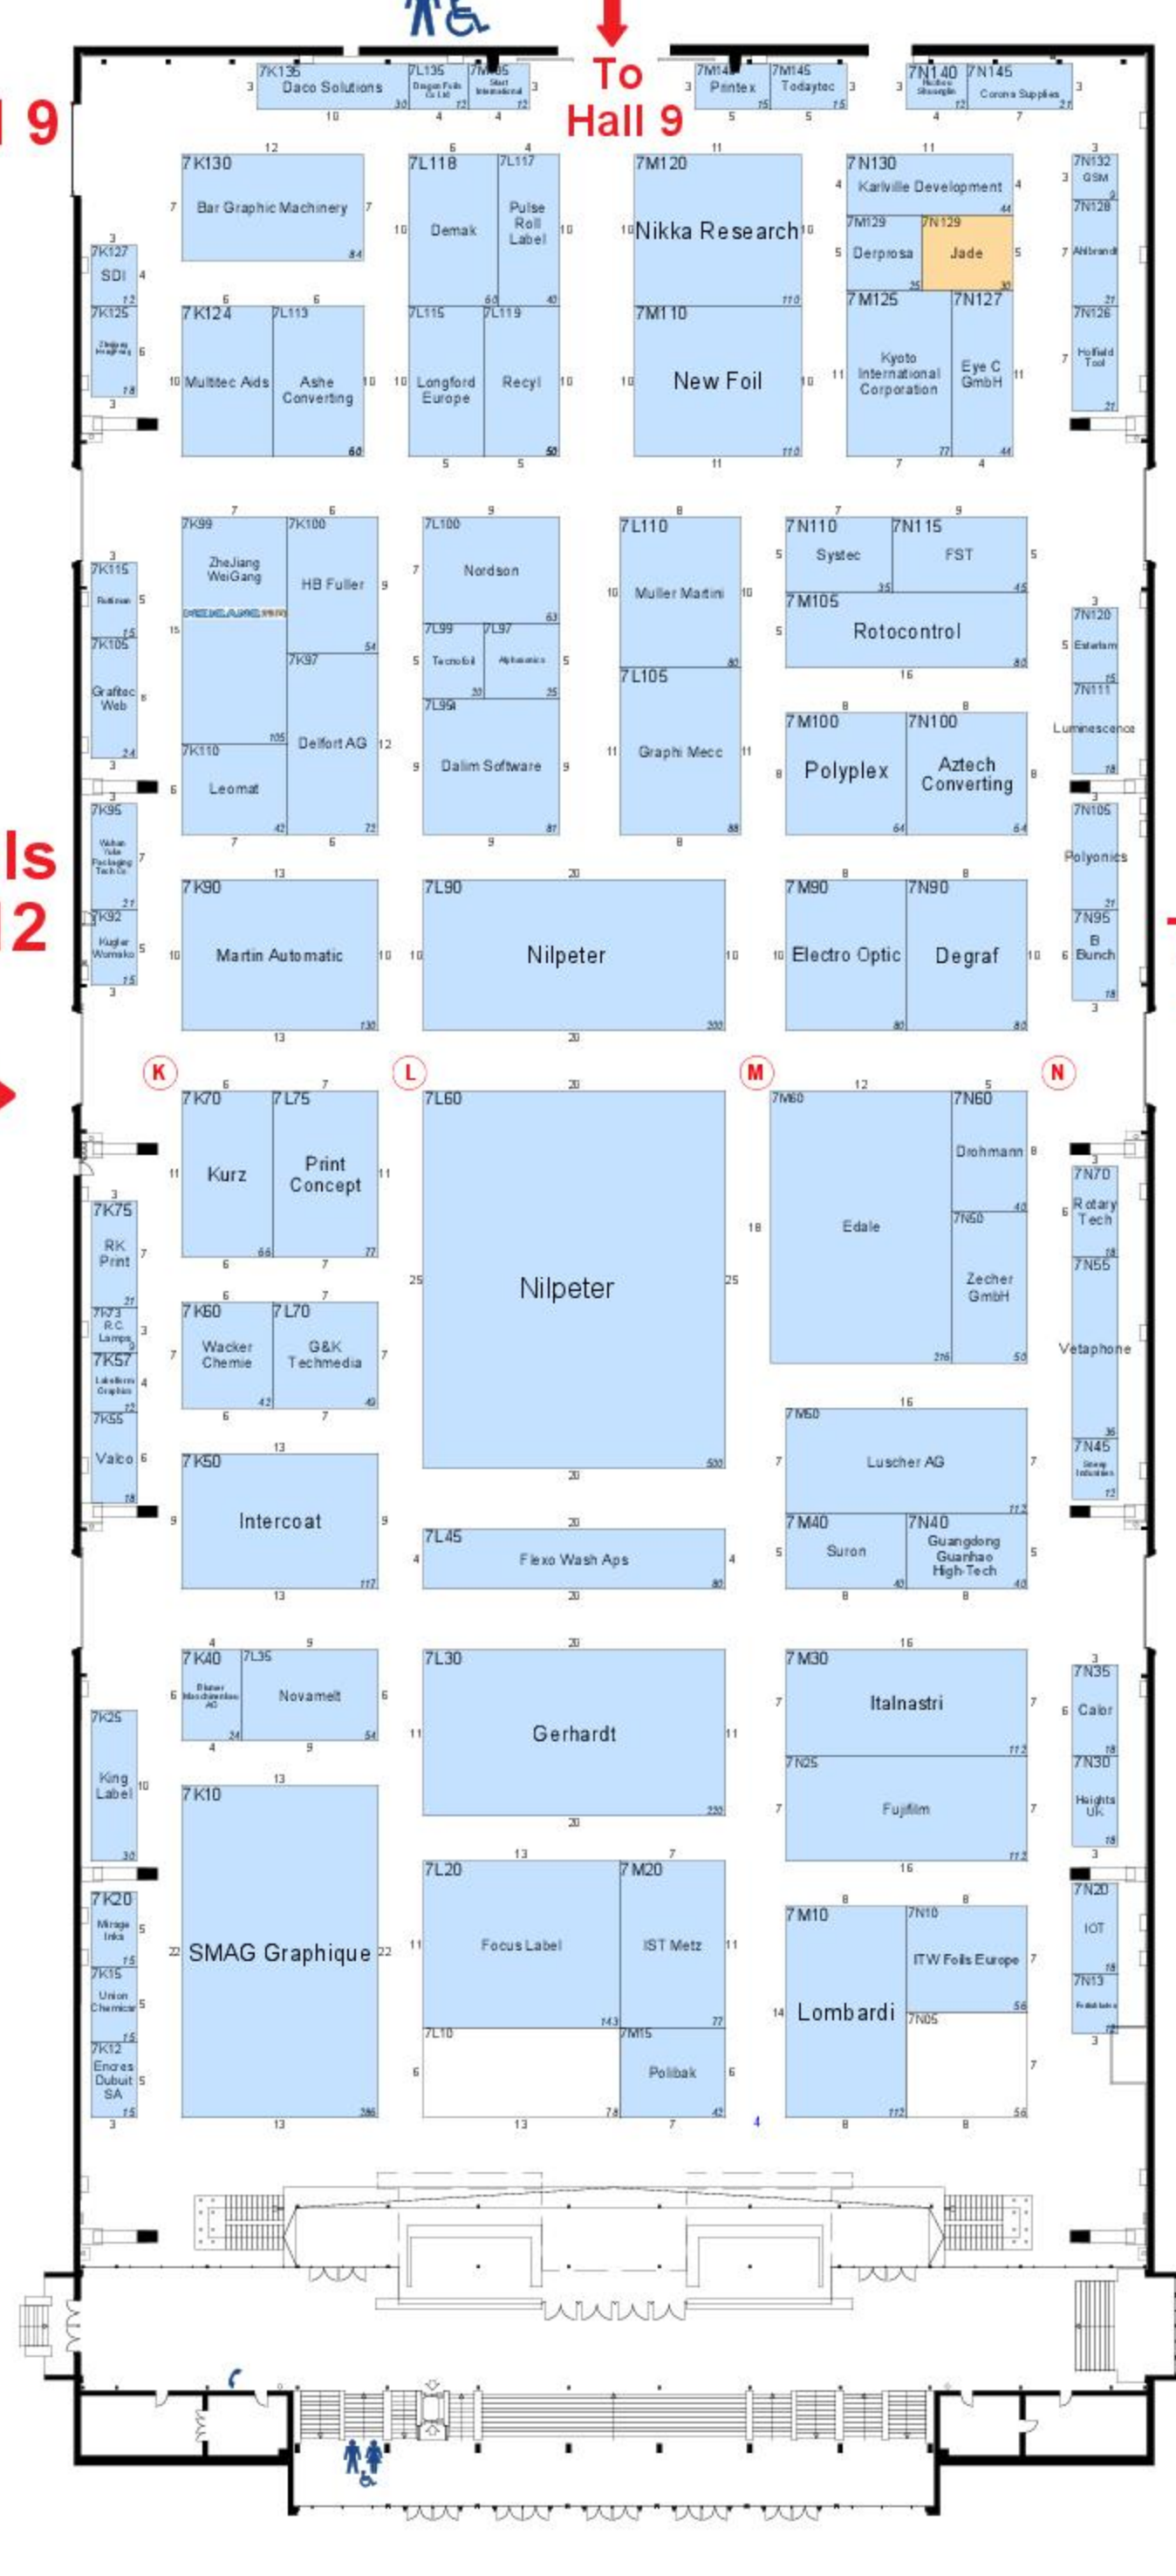

Hall 9

28 September - 1 October, Brussels
LABELXPO
 Europe 2011
www.labelexpo-europe.com

Hall 5 Entrance & Registration

To Halls 6/7/11/12/9

Hall 6

To Halls 7/11/12

Hall 7

To Halls 11 & 12

Hall 11

To Hall 12

Hall 12 Entrance & Registration