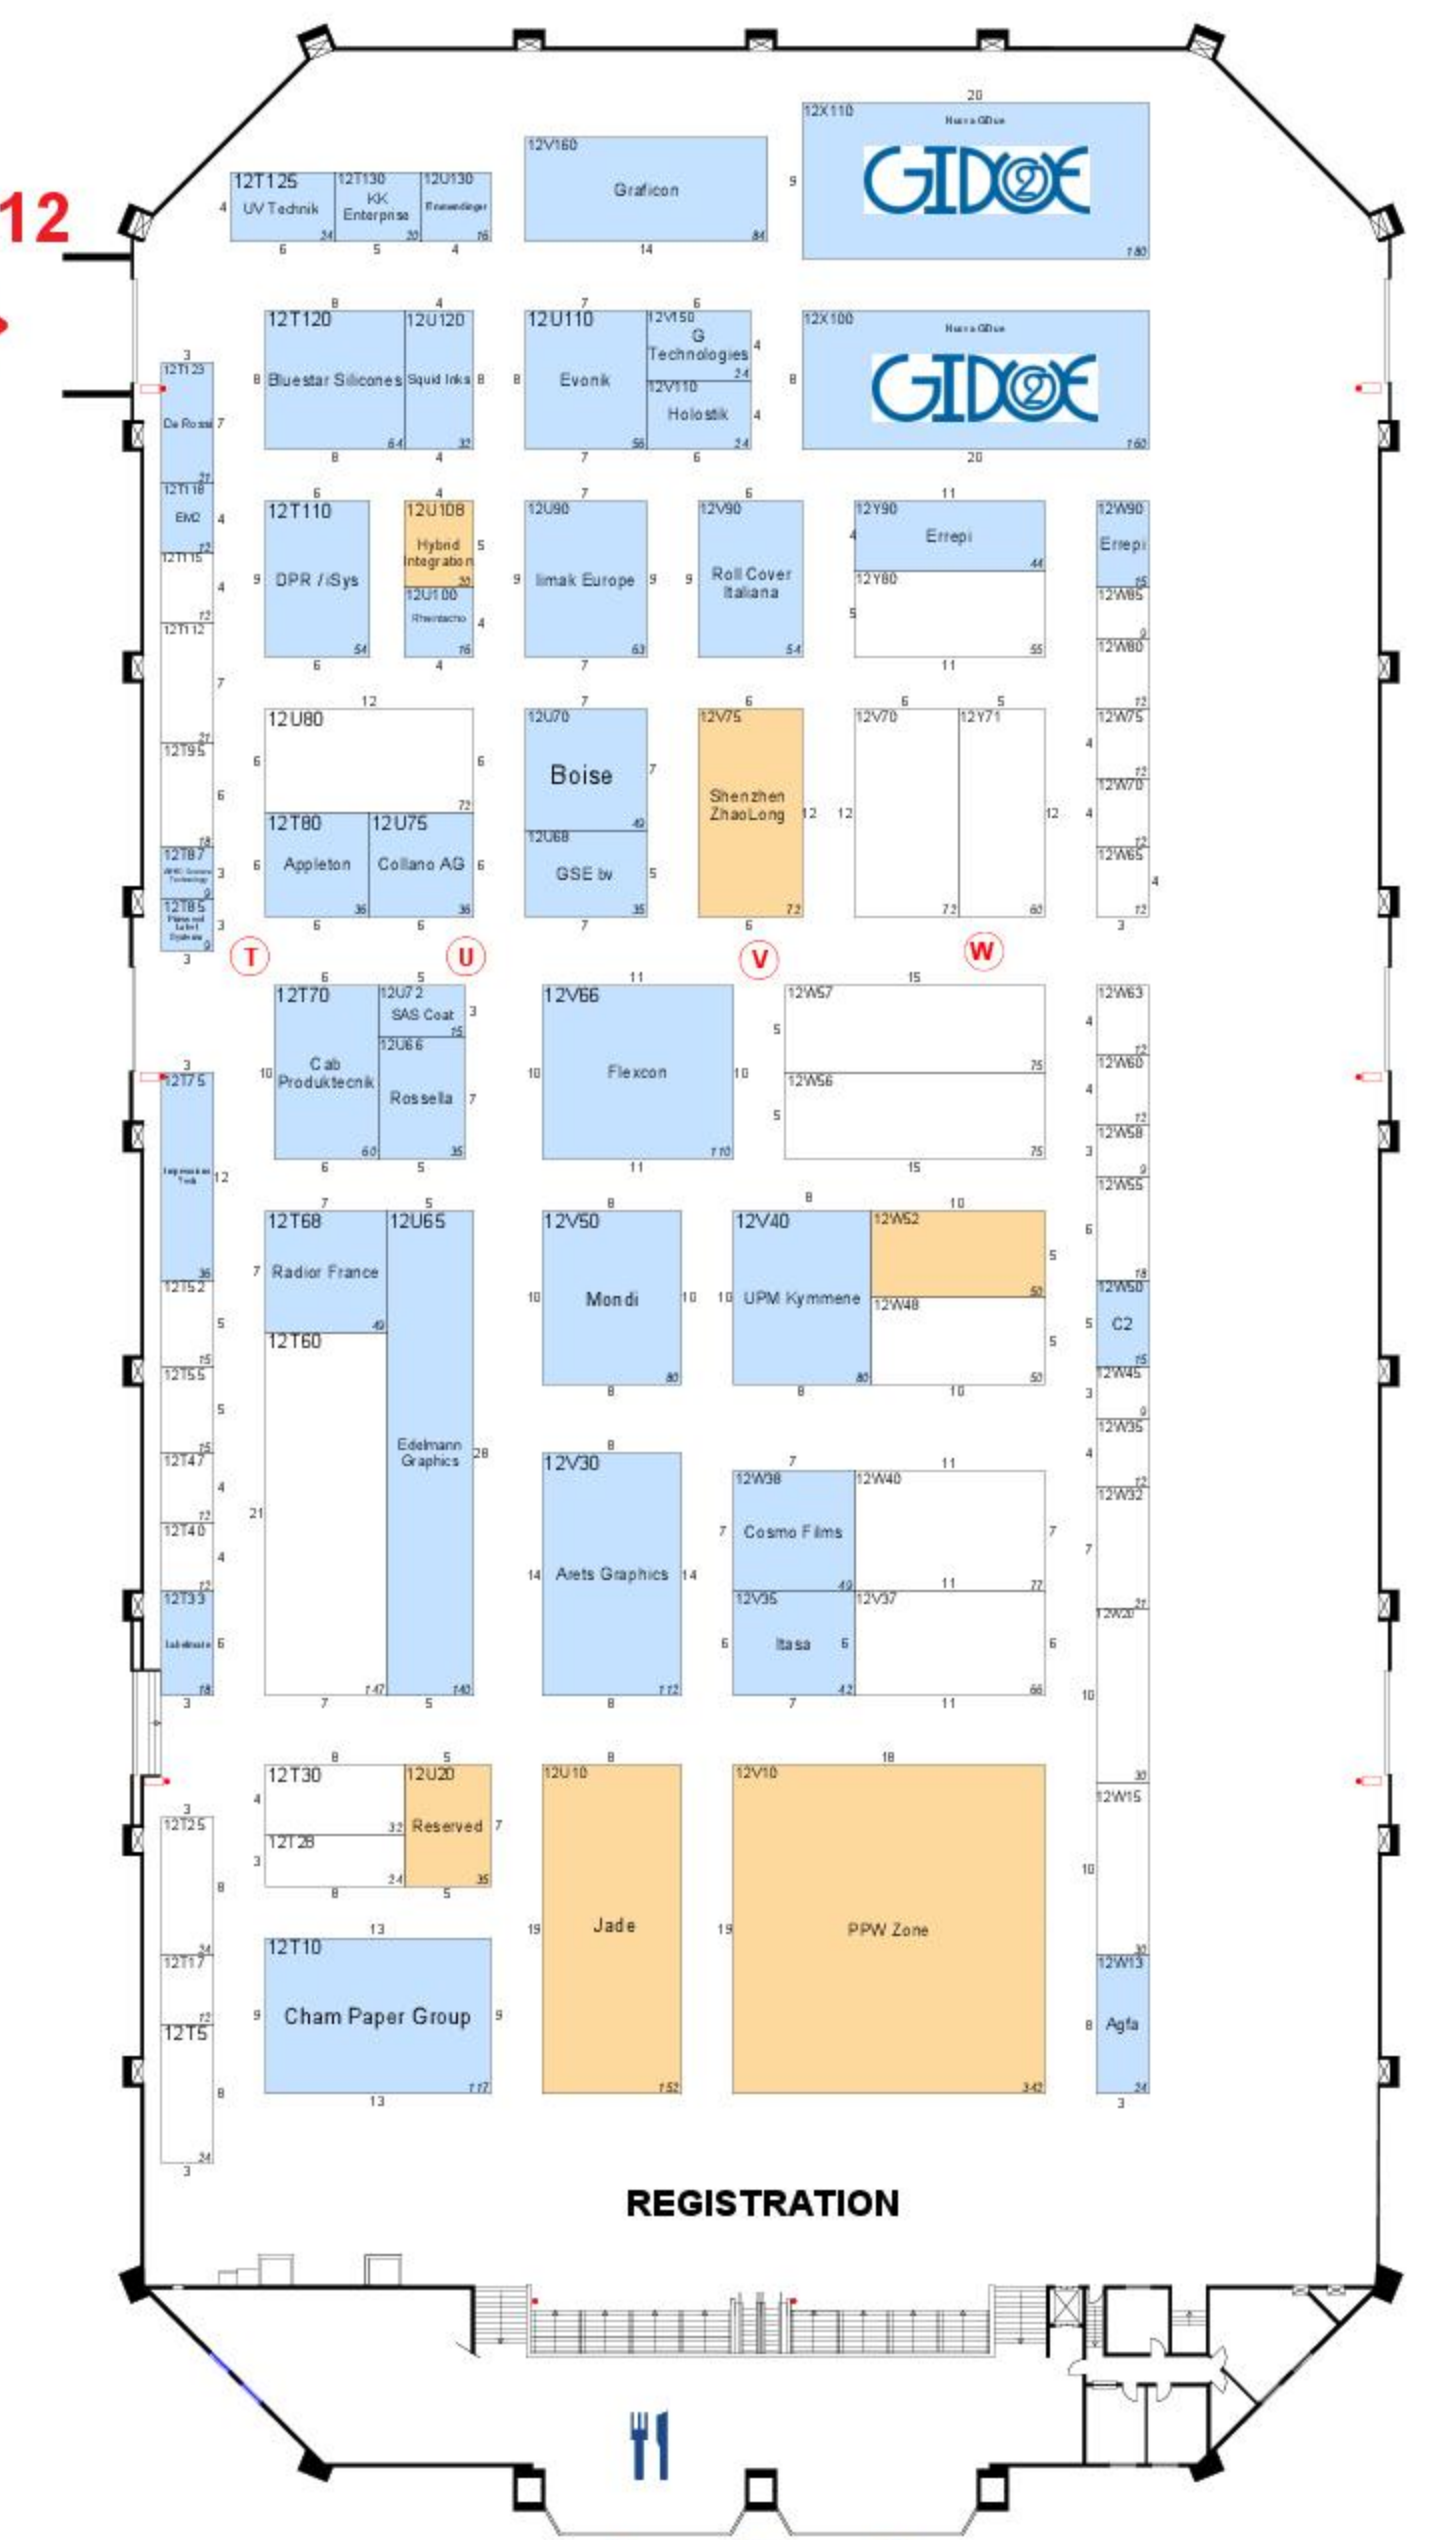

Hall 9

28 September - 1 October, Brussels
LABELXPO
 Europe 2011
www.labelexpo-europe.com

Hall 5 Entrance & Registration

To Halls 6/7/11/12/9

Hall 6

To Halls 7/11/12

Hall 7

To Halls 11 & 12

Hall 11

To Hall 12

Hall 12 Entrance & Registration